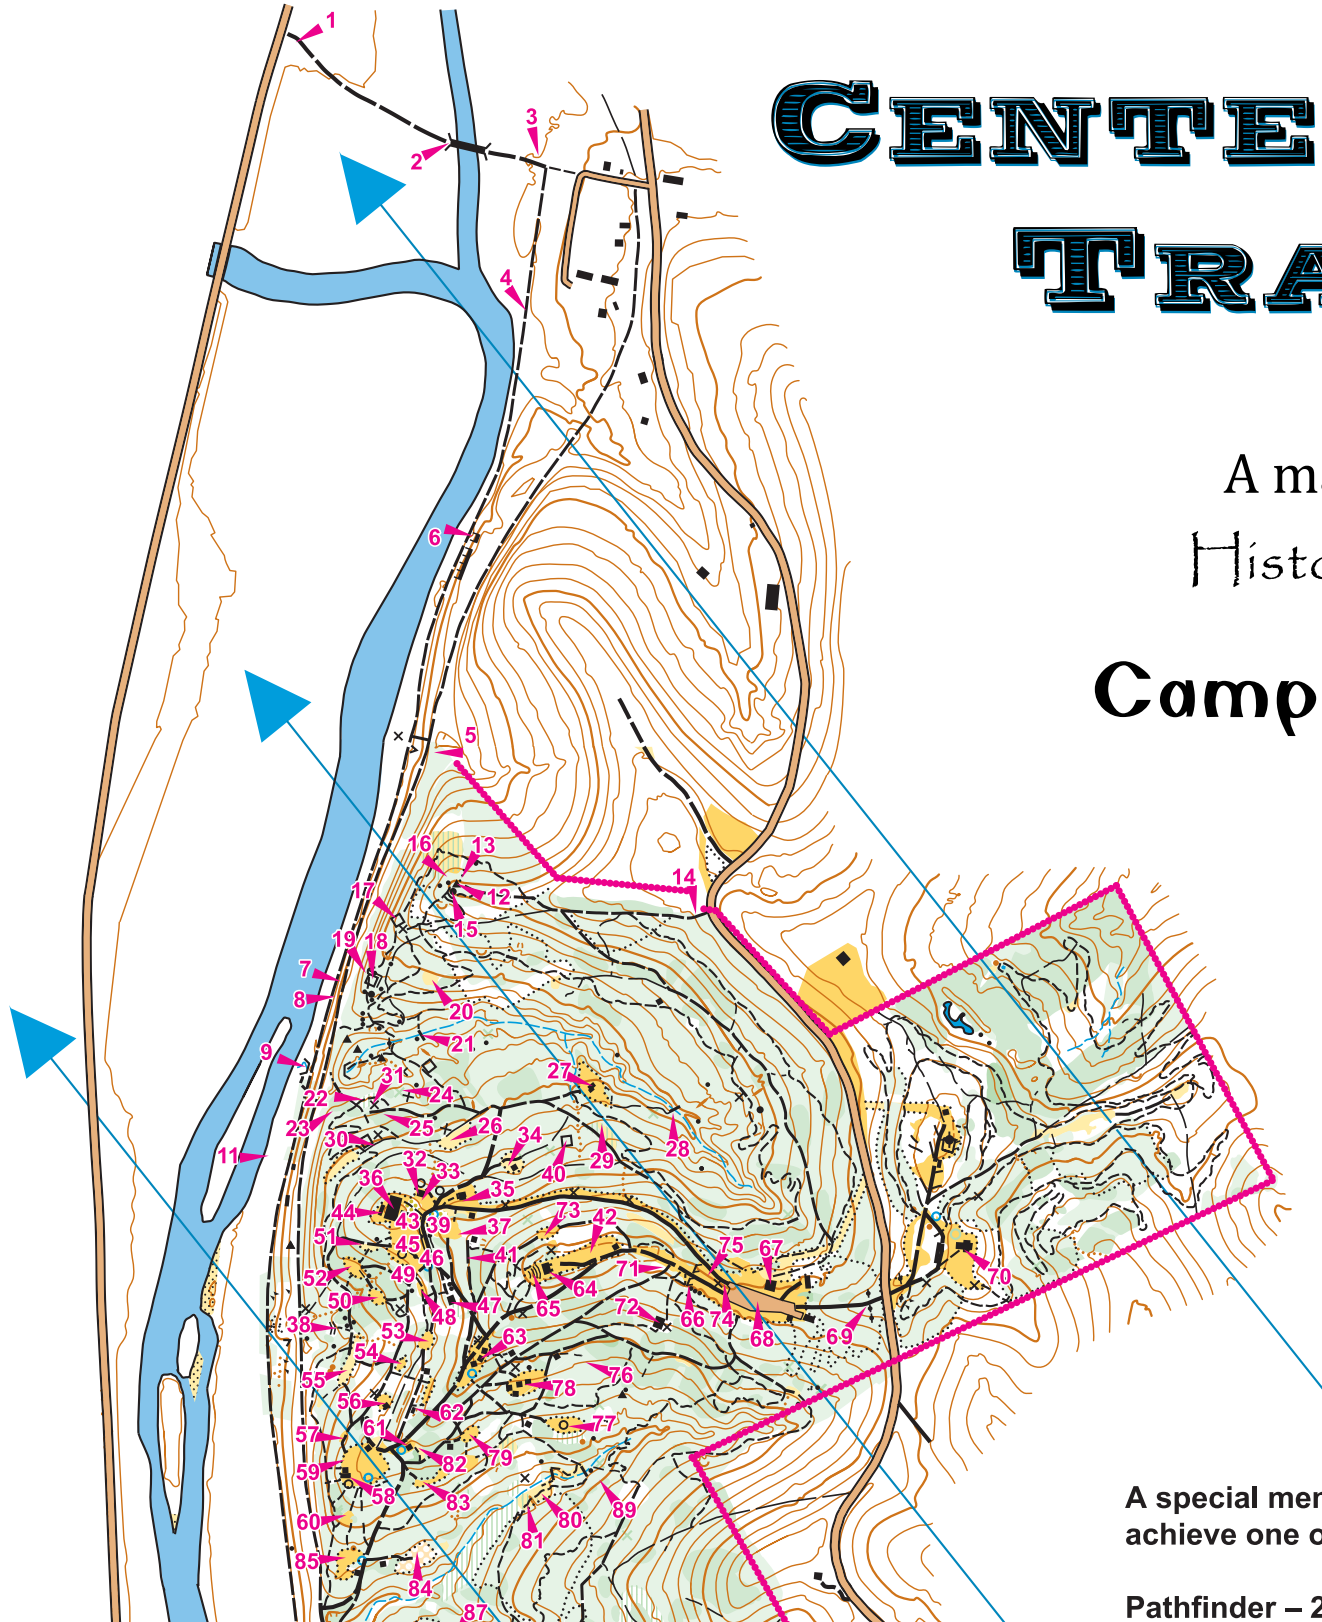

CENTENNIAL TRAIL

A map to the
Historic Sites
of
Camp Tuscazoar

A special memento will be offered to those who achieve one or more of the following levels:

Pathfinder – 25 sites